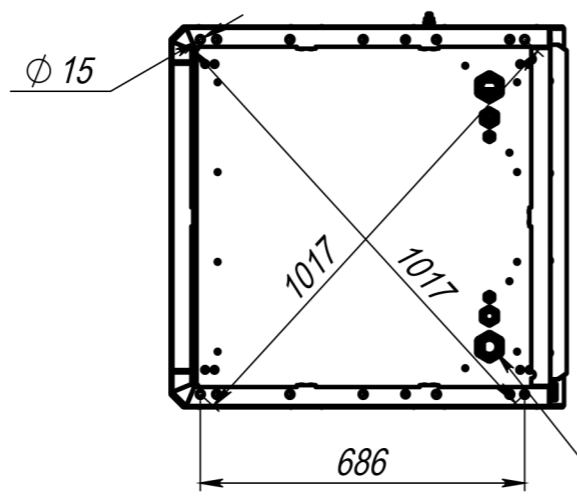

**B-B**

Internal dimensions  
710

Mounting holes

Heavy forged eye bolts

Sealed cable glands