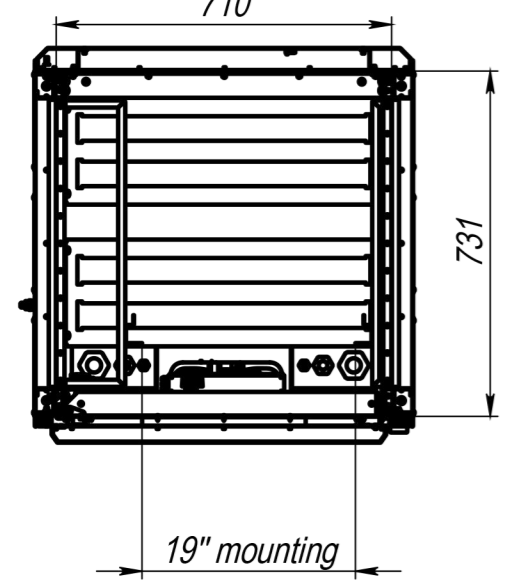

**B-B**

Internal dimensions  
710

Mounting holes

Heavy forged eye bolts

Sealed cable glands