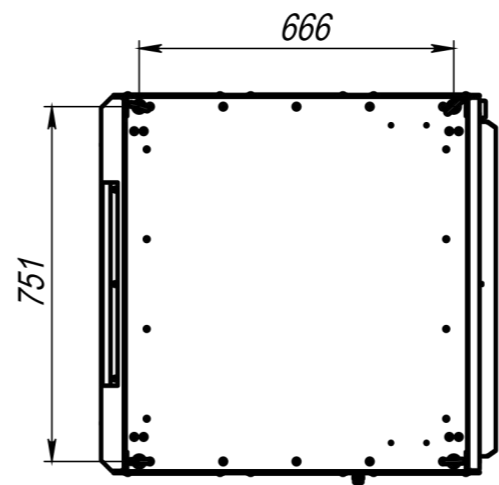

**B-B**

Internal dimensions  
710

Mounting holes

Heavy forged eye bolts

Sealed cable glands