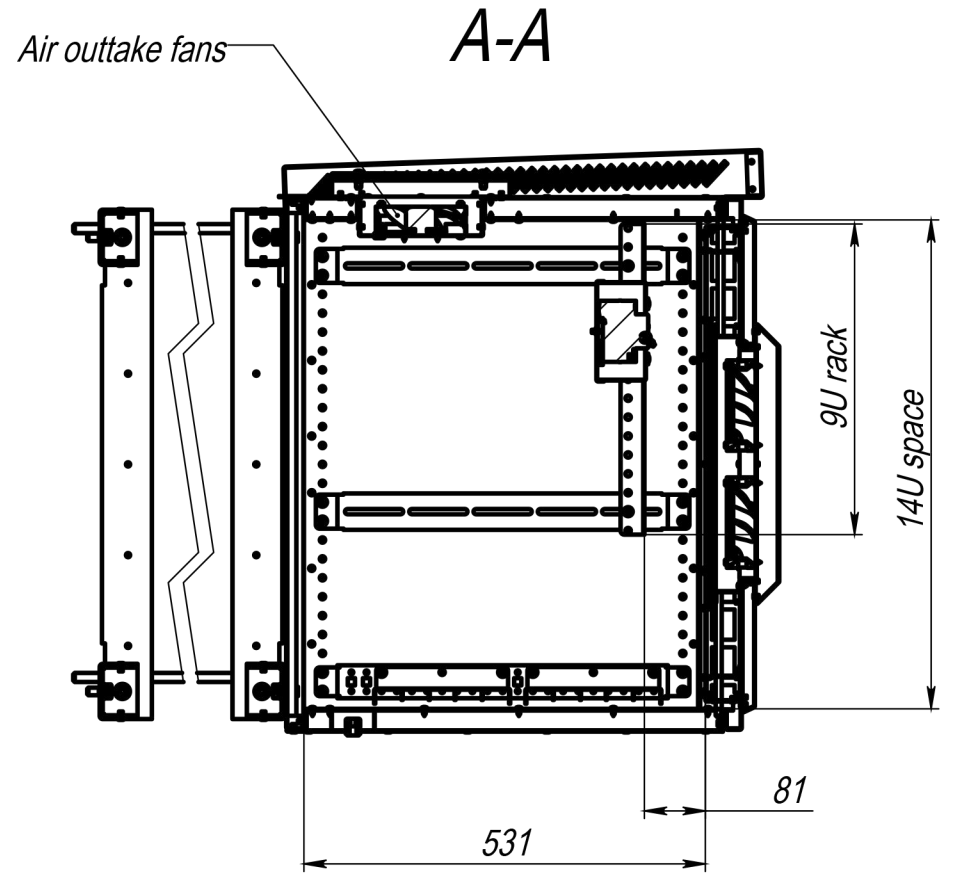

Dimensional drawing: Outdoor cabinet AirEff T14W

B-B
Internal dimensions