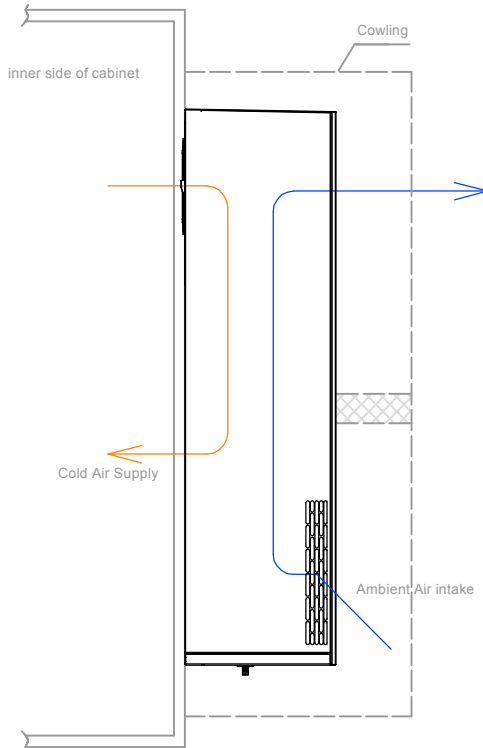

Figure 1 - Installation tips if extra cowling needed by customer

Note:
It is not recommended to add extra cowling

While if customer insist on doing that, please follow below rules:
1. The louvers for ambient air intake and discharge must keep 70% above open area for having sufficient air flow
2. A separating plate must be added to avoid air short cut between intake & exhaust air

Figure 2 - Mounting interface with cabinet door