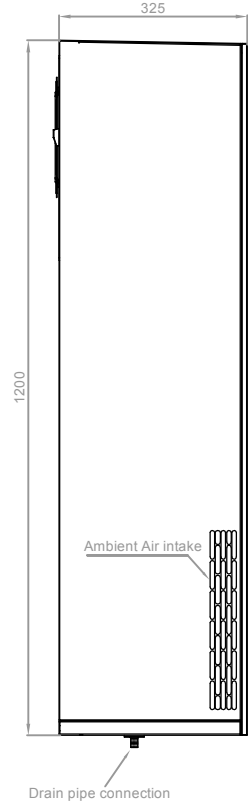

Model Definition:

ACZB-040-000-009

Z: DC Power Supply
C: Cabinet Application
A: Air Conditioner

A

B

Ambient Side

Cooling capacity	4000W @ 35°C / 35°C
DC power supply range	48VDC (40 ~ 60VDC)
Rated power Consumption	1000W @ 35°C / 35°C
Rated current	20.8A @ 35°C / 35°C
Inner circulation air flow rate	800m³/h
Display	LED
Heater	NA
Operating temperature range	-40°C ~ +55°C
Max. noise level	65dB(A) @ 1.0m away
IP protection level	IP55 - between external and internal interface
Net weight	65Kg
Outer dimension	1154x489x225 (mm,HxWxD)
Refrigerant type	R134a
Certification	CE
Surface treatment	Outdoor type powder coating, standard color: RAL7035
Lifetime	10 years

Figure 2 - Mounting interface with cabinet door

Blue dashed rectangle : Air conditioner projected dimension on door (1200x420mm)

Figure 3 - Wiring interface with customer circuit

No.	symbol	Definition
1	/	/
2	/	/
3	/	/
4	NC	Normally Closed port for alarming signal output
5	COM	Common Port for Alarming signal output
6	NO	Normally open port for alarming signal output
7	T/R+	T/R+ port for RS485 communication
8	T/R-	T/R- port for RS485 communication
9	CONTROL	Control signal input : on / off dry switch type
11	+V	Pole : DC - positive
12	-V	Pole : DC - negative
13	PE	Earth / Grounding