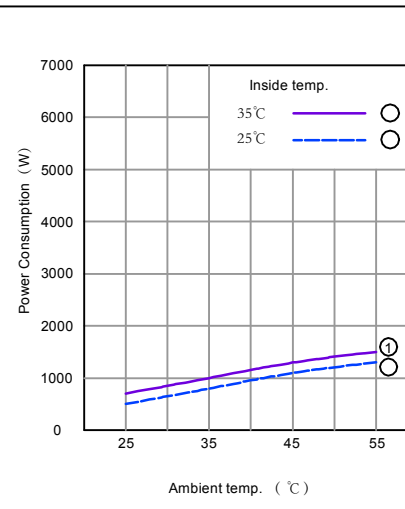

Model Definition:

ACZB-040-000-009

Z: DC Power Supply
C: Cabinet Application
A: Air Conditioner

A

B

Ambient Side

Cooling capacity	4000W @ 35°C / 35°C
DC power supply range	48VDC (40 ~ 60VDC)
Rated power Consumption	1000W @ 35°C / 35°C
Rated current	20.8A @ 35°C / 35°C
Inner circulation air flow rate	800m³/h
Display	LED
Heater	NA
Operating temperature range	-40°C ~ +55°C
Max. noise level	65dB(A) @ 1.0m away
IP protection level	IP55 - between external and internal interface
Net weight	65Kg
Outer dimension	1154x489x225 (mm,HxWxD)
Refrigerant type	R134a
Certification	CE
Surface treatment	Outdoor type powder coating, standard color: RAL7035
Lifetime	10 years