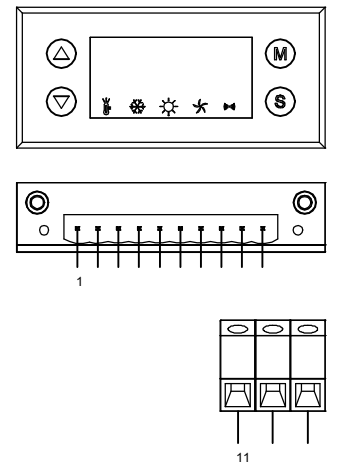

Model Definition:

ACZB-040-000-009

Z: DC Power Supply
C: Cabinet Application
A: Air Conditioner

A

B

Ambient Side

Cooling capacity	4000W @ 35°C / 35°C
DC power supply range	48VDC (40 ~ 60VDC)
Rated power Consumption	1000W @ 35°C / 35°C
Rated current	20.8A @ 35°C / 35°C
Inner circulation air flow rate	800m³/h
Display	LED
Heater	NA
Operating temperature range	-40°C ~ +55°C
Max. noise level	65dB(A) @ 1.0m away
IP protection level	IP55 - between external and internal interface
Net weight	65Kg
Outer dimension	1154x489x225 (mm,HxWxD)
Refrigerant type	R134a
Certification	CE
Surface treatment	Outdoor type powder coating, standard color: RAL7035
Lifetime	10 years

While if customer insist on doing that, please follow below rules:
1. The louvers for ambient air intake and discharge must keep 70% above open area for having sufficient air flow
2. A separating plate must be added to avoid air short cut between intake & exhaust air

Figure 2 - Mounting interface with cabinet door

Blue dashed rectangle : Air conditioner projected dimension on door (1200x420mm)

Figure 3 - Wiring interface with customer circuit

No.	symbol	Definition
1	/	/
2	/	/
3	/	/
4	NC	Normally Closed port for alarming signal output
5	COM	Common Port for Alarming signal output
6	NO	Normally open port for alarming signal output
7	T/R+	T/R+ port for RS485 communication
8	T/R-	T/R- port for RS485 communication
9	CONTROL	Control signal input : on / off dry switch type
11	+V	Pole : DC - positive
12	-V	Pole : DC - negative
13	PE	Earth / Grounding