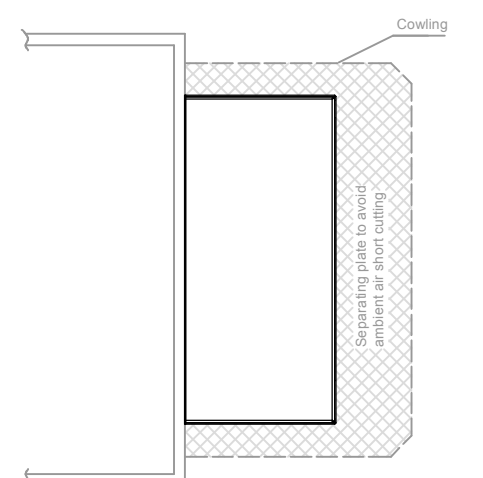

Note:
It is not recommended to add extra cowling

While if customer insist on doing that, please follow below rules:
1. The louvers for ambient air intake and discharge must keep 70% above open area for having sufficient air flow
2. A separating plate must be added to avoid air short cut between intake & exhaust air

Figure 2 - Mounting interface with cabinet door