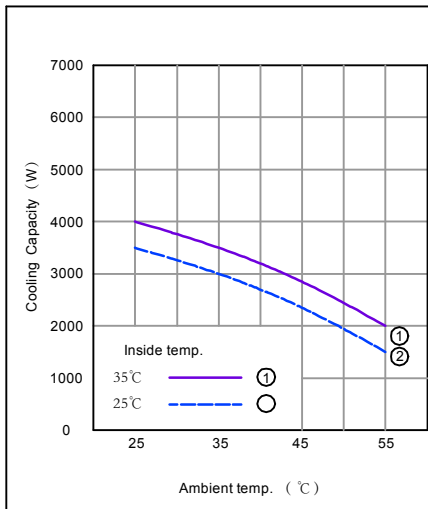

Model Definition:

ACZB-040-000-009

Z: DC Power Supply
C: Cabinet Application
A: Air Conditioner

A

B

Ambient Side

Cooling capacity	4000W @ 35°C / 35°C
DC power supply range	48VDC (40 ~ 60VDC)
Rated power Consumption	1000W @ 35°C / 35°C
Rated current	20.8A @ 35°C / 35°C
Inner circulation air flow rate	800m³/h
Display	LED
Heater	NA
Operating temperature range	-40°C ~ +55°C
Max. noise level	65dB(A) @ 1.0m away
IP protection level	IP55 - between external and internal interface
Net weight	65Kg
Outer dimension	1154x489x225 (mm,HxWxD)
Refrigerant type	R134a
Certification	CE
Surface treatment	Outdoor type powder coating, standard color: RAL7035
Lifetime	10 years