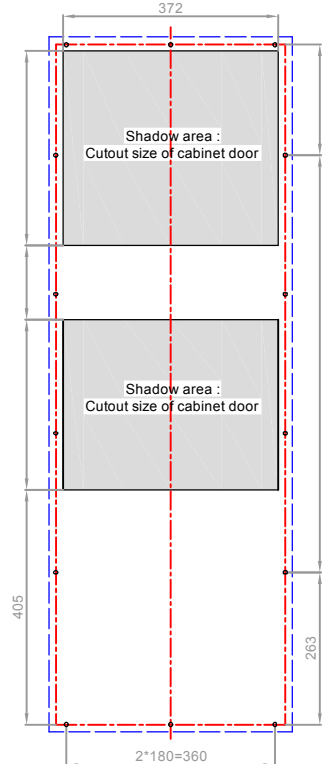

Model Definition:

ACZB-040-000-009

Z: DC Power Supply
C: Cabinet Application
A: Air Conditioner

A

B

Ambient Side

Cooling capacity	4000W @ 35°C / 35°C
DC power supply range	48VDC (40 ~ 60VDC)
Rated power Consumption	1000W @ 35°C / 35°C
Rated current	20.8A @ 35°C / 35°C
Inner circulation air flow rate	800m³/h
Display	LED
Heater	NA
Operating temperature range	-40°C ~ +55°C
Max. noise level	65dB(A) @ 1.0m away
IP protection level	IP55 - between external and internal interface
Net weight	65Kg
Outer dimension	1154x489x225 (mm,HxWxD)
Refrigerant type	R134a
Certification	CE
Surface treatment	Outdoor type powder coating, standard color: RAL7035
Lifetime	10 years

While if customer insist on doing that, please follow below rules:
1. The louvers for ambient air intake and discharge must keep 70% above open area for having sufficient air flow
2. A separating plate must be added to avoid air short cut between intake & exhaust air

Figure 2 - Mounting interface with cabinet door

Blue dashed rectangle : Air conditioner projected dimension on door (1200x420mm)

Figure 3 - Wiring interface with customer circuit

No.	symbol	Definition
1	/	/
2	/	/
3	/	/
4	NC	Normally Closed port for alarming signal output
5	COM	Common Port for Alarming signal output
6	NO	Normally open port for alarming signal output
7	T/R+	T/R+ port for RS485 communication
8	T/R-	T/R- port for RS485 communication
9	CONTROL	Control signal input : on / off dry switch type
11	+V	Pole : DC - positive
12	-V	Pole : DC - negative
13	PE	Earth / Grounding