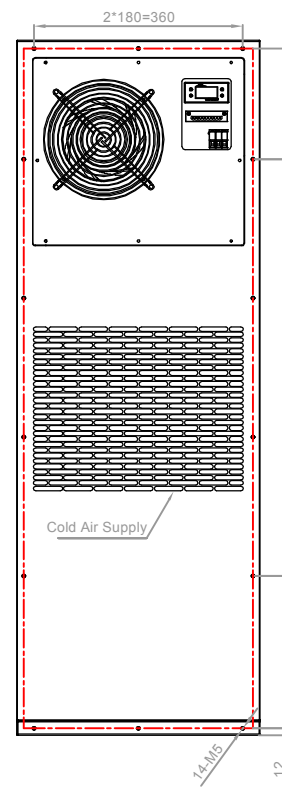

Model Definition:

ACZB-040-000-009

Z: DC Power Supply
C: Cabinet Application
A: Air Conditioner

A

B

Ambient Side

Cooling capacity	4000W @ 35°C / 35°C
DC power supply range	48VDC (40 ~ 60VDC)
Rated power Consumption	1000W @ 35°C / 35°C
Rated current	20.8A @ 35°C / 35°C
Inner circulation air flow rate	800m³/h
Display	LED
Heater	NA
Operating temperature range	-40°C ~ +55°C
Max. noise level	65dB(A) @ 1.0m away
IP protection level	IP55 - between external and internal interface
Net weight	65Kg
Outer dimension	1154x489x225 (mm,HxWxD)
Refrigerant type	R134a
Certification	CE
Surface treatment	Outdoor type powder coating, standard color: RAL7035
Lifetime	10 years

While if customer insist on doing that, please follow below rules:
1. The louvers for ambient air intake and discharge must keep 70% above open area for having sufficient air flow
2. A separating plate must be added to avoid air short cut between intake & exhaust air

Figure 2 - Mounting interface with cabinet door

Blue dashed rectangle : Air conditioner projected dimension on door (1200x420mm)

Figure 3 - Wiring interface with customer circuit

No.	symbol	Definition
1	/	/
2	/	/
3	/	/
4	NC	Normally Closed port for alarming signal output
5	COM	Common Port for Alarming signal output
6	NO	Normally open port for alarming signal output
7	T/R+	T/R+ port for RS485 communication
8	T/R-	T/R- port for RS485 communication
9	CONTROL	Control signal input : on / off dry switch type
11	+V	Pole : DC - positive
12	-V	Pole : DC - negative
13	PE	Earth / Grounding